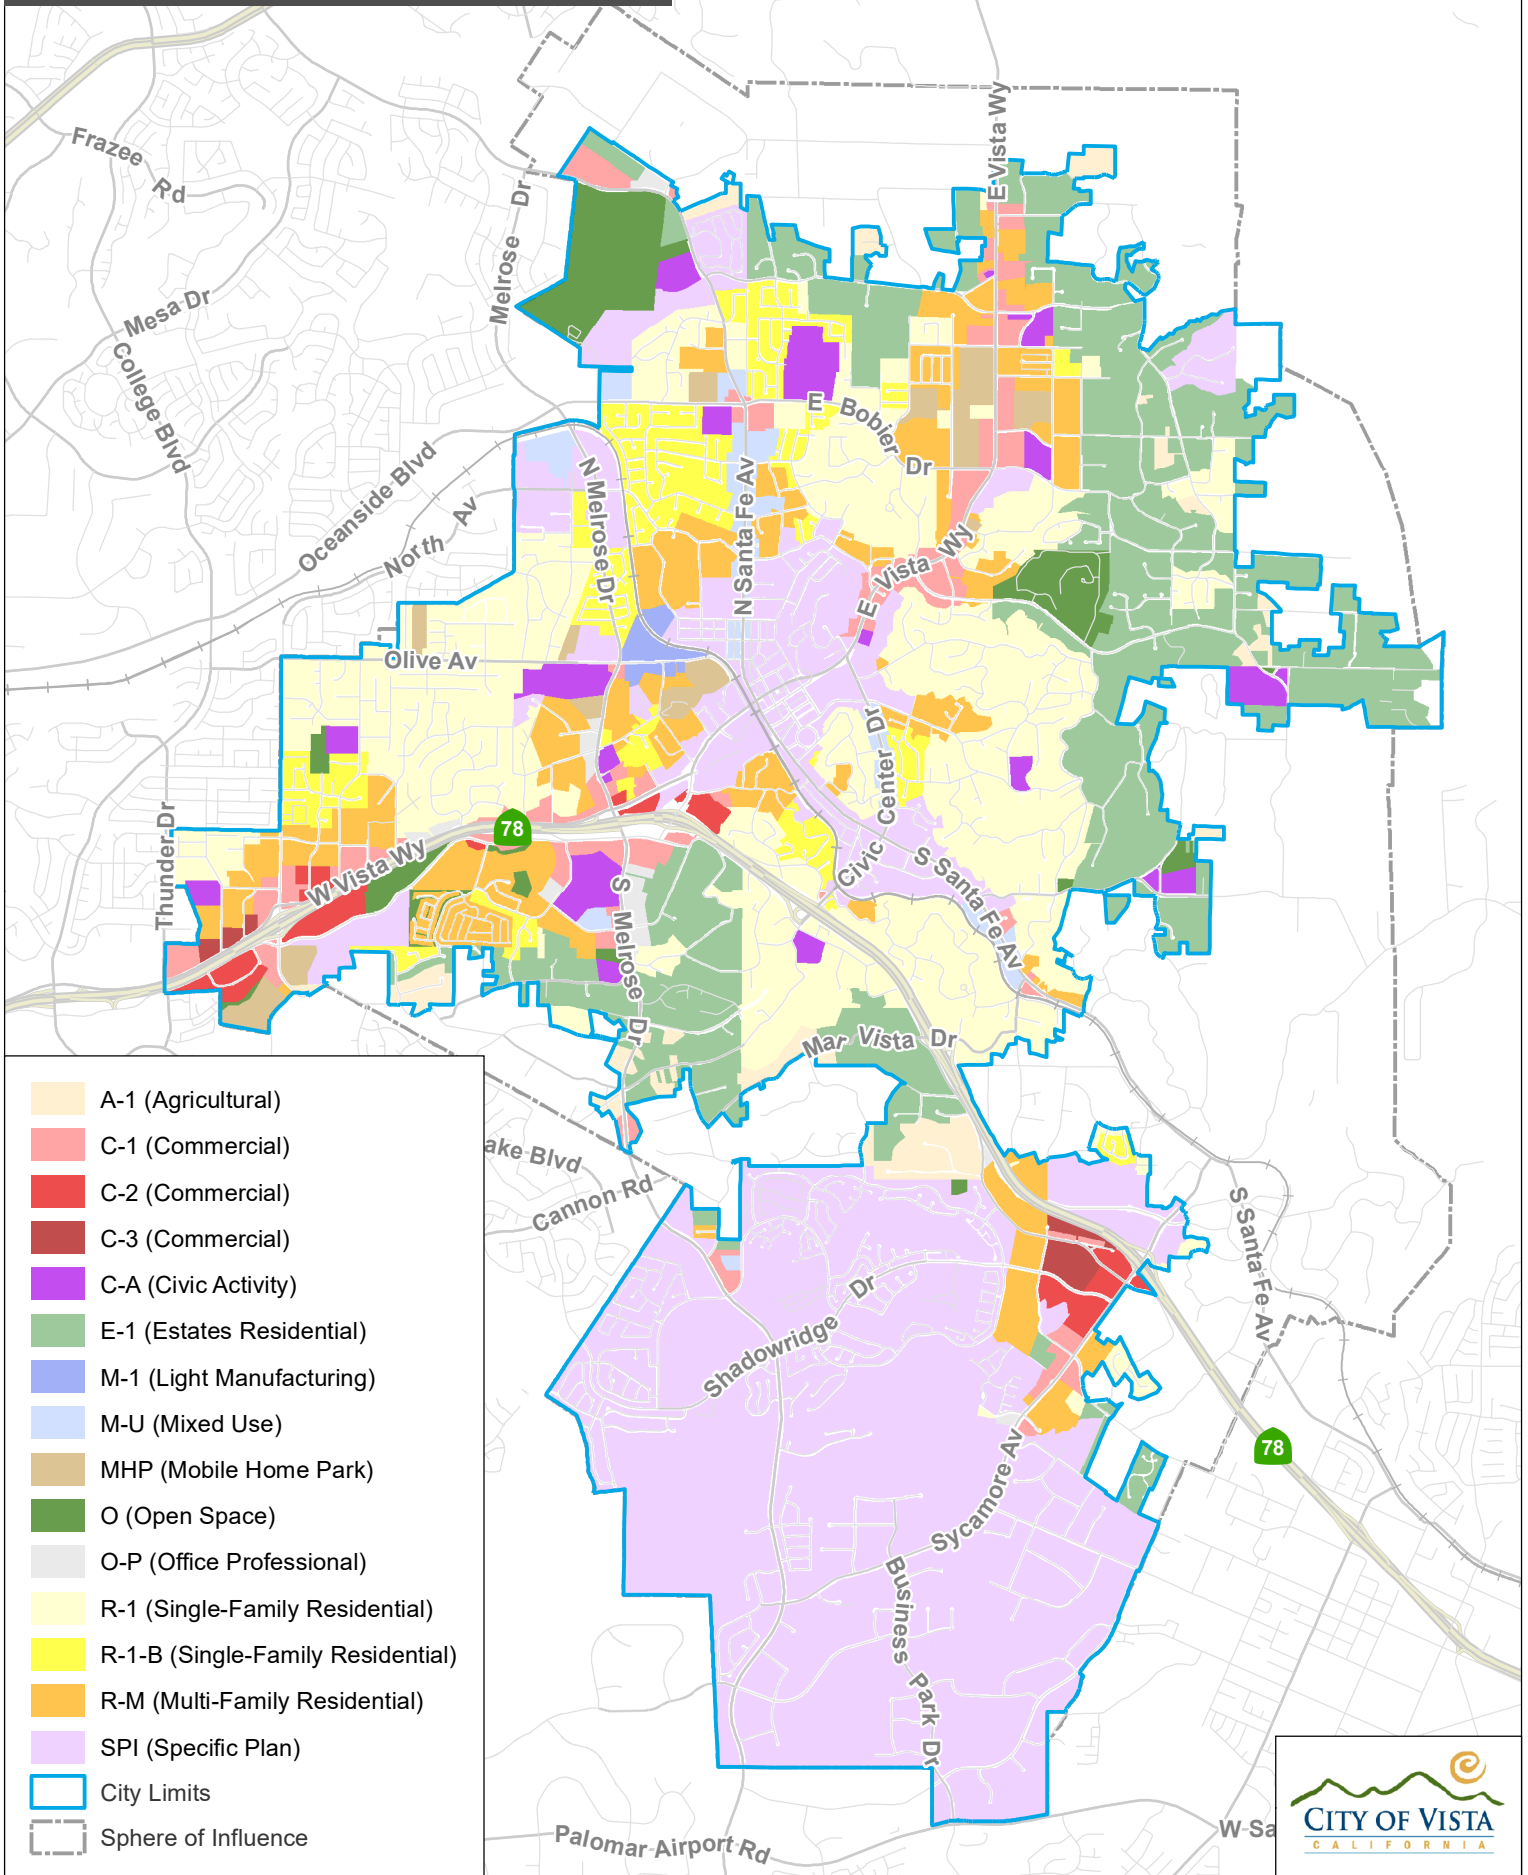

# City of Vista Zoning Map

0 1 Mile

Disclaimer: This product is for informational purposes and may not have been prepared for, or be suitable for legal, engineering, or surveying purposes. Users of this information should review or consult the primary data and information sources to ascertain the usability of the information.